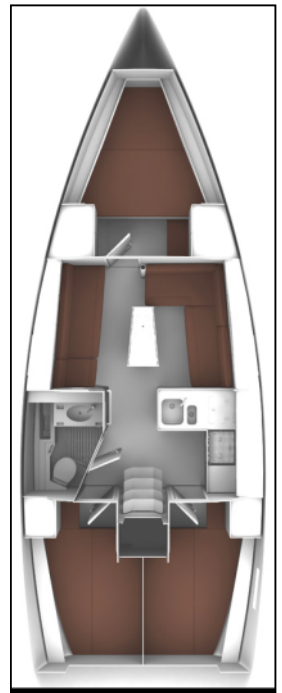

## Sailing yacht Bavaria Cruiser 37 | Mayan

Yacht ID:	13	Length:	11.30 m
Yacht type:	Sailing yacht	Production year:	2018
Yacht:	<a href="#">Bavaria Cruiser 37   Mayan</a>	Cabins:	3
Marina:	Croatia / Marina Veruda, Pula	Persons:	6 + 1
Mainsail type:	full batten	Toilets:	1
Steering type:	Steering Wheel	Engine:	1 x 28 hp
Genoa type:	furling/roll	Beam:	3.67 m
Deposit:	1.500,00 €	Draft:	1.63 m

**Deck:** Bimini top, Cockpit/stern, outside shower, Dinghy, Electric anchor windlass, Sprayhood,

**Entertainment:** CD player,

**Interior:** Electric toilet,

**Navigation:** Autopilot, Bow thruster, Echosounder/Depthsounder, GPS chart plotter - cockpit, Log/speed instrument,