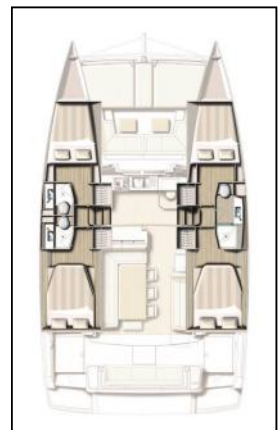

Catamaran Bali 4.1 | Testa

| | | | |
|----------------|----------------------------------|------------------|-----------|
| Yacht ID: | 28 | Length: | 12.35 m |
| Yacht type: | Catamaran | Production year: | 2019 |
| Yacht: | Bali 4.1 Testa | Cabins: | 4 + 1 |
| Marina: | Croatia / Marina Veruda, Pula | Persons: | 8 + 2 (1) |
| Mainsail type: | full batten | Toilets: | 3 |
| Steering type: | | Engine: | 2 x 40 hp |
| Genoa type: | furling/roll | Beam: | 6.72 m |
| Deposit: | 2.000,00 € | Draft: | 1.12 m |

Deck: Bimini top, Cockpit/stern, outside shower, Dinghy, Electric anchor windlass, Floating rope, Main anchor, Sprayhood,

Entertainment: Fusion radio, Outdoor speakers, Radio CD player,

Galley: Hot water, Sink, Stove,

Interior: Convertible table in salon, Electric toilet,

Navigation: Autopilot, Depthsounder, Echosounder/Depthsounder, GPS chart plotter - cockpit, Log/speed instrument, Navigation (Nautical) charts and nautical guide, Navigation set, Speedometer (Speed log),