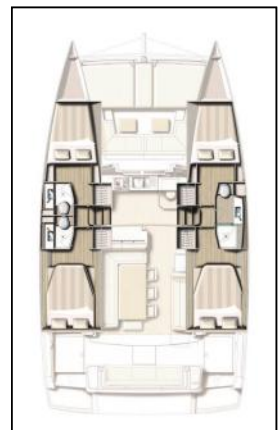

Catamaran Bali 4.1 | Testa

Yacht ID:	28	Length:	12.35 m
Yacht type:	Catamaran	Production year:	2019
Yacht:	Bali 4.1 Testa	Cabins:	4 + 1
Marina:	Croatia / Marina Veruda, Pula	Persons:	8 + 2 (1)
Mainsail type:	full batten	Toilets:	3
Steering type:		Engine:	2 x 40 hp
Genoa type:	furling/roll	Beam:	6.72 m
Deposit:	2.000,00 €	Draft:	1.12 m

Deck: Bimini top, Cockpit/stern, outside shower, Dinghy, Electric anchor windlass, Floating rope, Main anchor, Sprayhood,

Entertainment: Fusion radio, Outdoor speakers, Radio CD player,

Galley: Hot water, Sink, Stove,

Interior: Convertible table in salon, Electric toilet,

Navigation: Autopilot, Depthsounder, Echosounder/Depthsounder, GPS chart plotter - cockpit, Log/speed instrument, Navigation (Nautical) charts and nautical guide, Navigation set, Speedometer (Speed log),