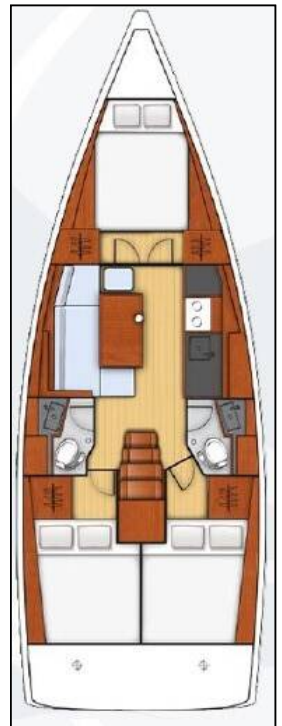

Sailing yacht Oceanis 38.1 | Gwada

Yacht ID:	30	Length:	11.50 m
Yacht type:	Sailing yacht	Production year:	2023
Yacht:	Oceanis 38.1 Gwada	Cabins:	3
Marina:	Croatia / Marina Veruda, Pula	Persons:	6 + 1
Mainsail type:	full batten	Toilets:	2
Steering type:	2 Steering Wheels	Engine:	1 x 40 hp
Genoa type:	furling/roll	Beam:	3.99 m
Deposit:	1.500,00 €	Draft:	2.08 m

Deck: Bimini top, Cockpit table, Cockpit/stern, outside shower, Dinghy, Electric anchor windlass, Sprayhood,

Entertainment: Radio CD player,

Galley: Hot water,

Interior: Electric toilet,

Navigation: Autopilot, Bow thruster, Echosounder/Depthsounder, GPS chart plotter - cockpit, Speedometer (Speed log),