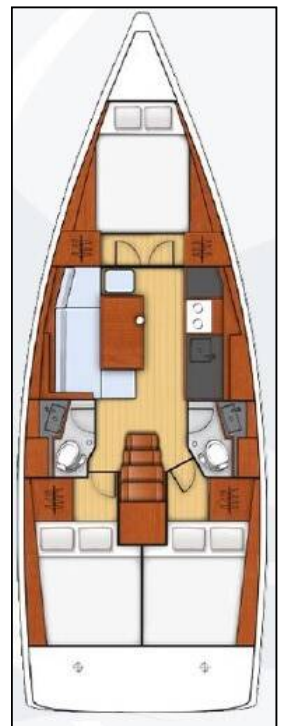

Sailing yacht Oceanis 38.1 | Gwada

Yacht ID:	30	Length:	11.50 m
Yacht type:	Sailing yacht	Production year:	2023
Yacht:	Oceanis 38.1 Gwada	Cabins:	3
Marina:	Croatia / Marina Veruda, Pula	Persons:	6 + 1
Mainsail type:	full batten	Toilets:	2
Steering type:	2 Steering Wheels	Engine:	1 x 40 hp
Genoa type:	furling/roll	Beam:	3.99 m
Deposit:	1.500,00 €	Draft:	2.08 m

Deck: Bimini top, Cockpit table, Cockpit/stern, outside shower, Dinghy, Electric anchor windlass, Sprayhood,

Entertainment: Radio CD player,

Galley: Hot water,

Interior: Electric toilet,

Navigation: Autopilot, Bow thruster, Echosounder/Depthsounder, GPS chart plotter - cockpit, Speedometer (Speed log),