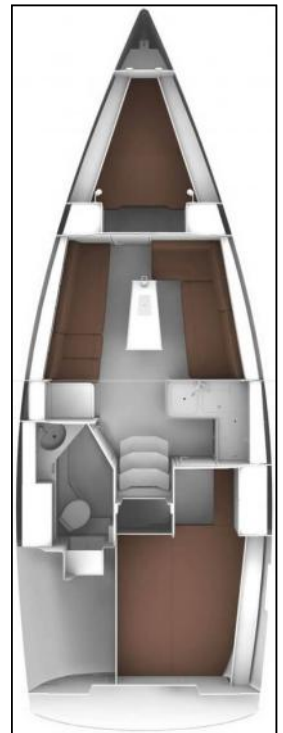

## Sailing yacht Bavaria Cruiser 34 | 3 Lune

Yacht ID:	31	Length:	9.99 m
Yacht type:	Sailing yacht	Production year:	2024
Yacht:	<a href="#">Bavaria Cruiser 34   3 Lune</a>	Cabins:	2
Marina:	Croatia / Marina Veruda, Pula	Persons:	4 + 2
Mainsail type:	furling/roll	Toilets:	1
Steering type:	2 Steering Wheels	Engine:	1 x 27 hp
Genoa type:	furling/roll	Beam:	3.42 m
Deposit:	1.500,00 €	Draft:	2.04 m

**Deck:** Bimini top, Cockpit/stern, outside shower, Electric anchor windlass, Mooring Cleats, Sprayhood,

**Interior:** Convertible table in salon, Electric toilet, LED interior lights,

**Navigation:** Autopilot, Bow thruster, Depthsounder, GPS chart plotter - cockpit, Log/speed instrument,