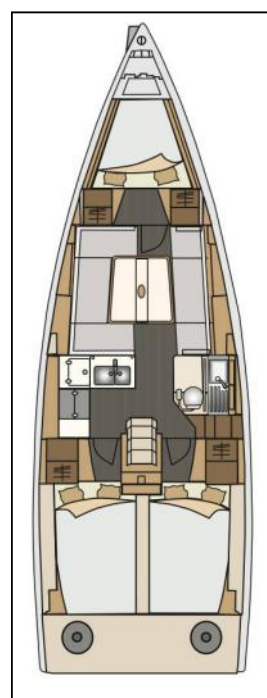

Sailing yacht Elan E4 | Bella Mia

Yacht ID:	35	Length:	10.60 m
Yacht type:	Sailing yacht	Production year:	2017
Yacht:	Elan E4 | Bella Mia	Cabins:	3
Marina:	Croatia / Marina Veruda, Pula	Persons:	6 + 2
Mainsail type:	full batten	Toilets:	1
Steering type:		Engine:	1 x 30 hp
Genoa type:	furling/roll	Beam:	3.50 m
Deposit:	2.000,00 €	Draft:	2.15 m

Deck: Bimini top, Outboard engine,

Entertainment: Radio CD mp3 player,

Galley: Oven, Refrigerator, Stove,

Interior: Convertible table, Convertible table in salon,

Navigation: Autopilot, GPS, GPS chart plotter - cockpit, Wind instrument/Anemometer,

Safety: VHF radio ,

Sails: Lazy jacks,

Yacht electrics: Heating, Inverter,